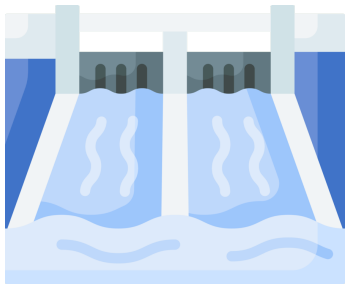

yahaaa.com/s/96987410

cove

creek

dam

delta

estuary

falls

fen

fjord

fork

geyser

glacier

gulch