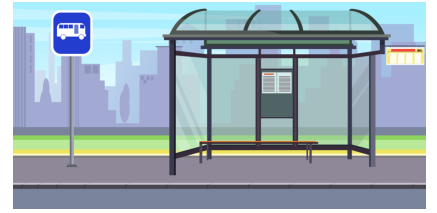

return

train

platform

plenty

bar

station

catch

miss