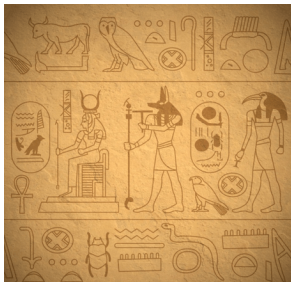

yahaaa.com/s/05890273

ceramic

kiln

cast

mural

installation

loom

mosaic