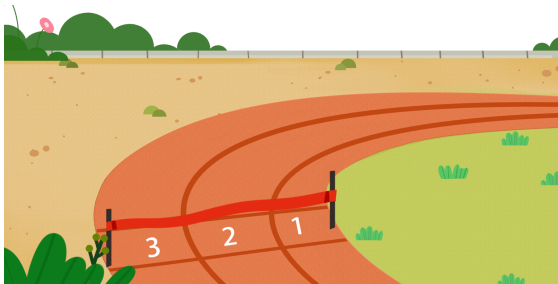

yahaaa.com/s/88236670

pond

playground

safe

flew

cage

path