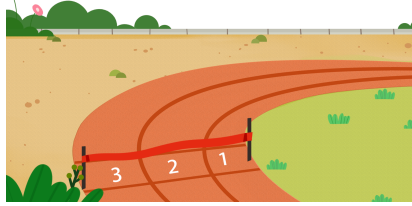

pond

playground

safe

flew

cage

path