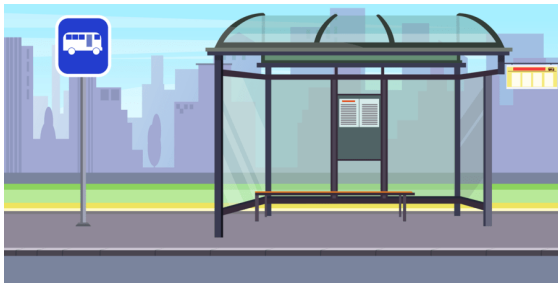

yahaaa.com/s/05812279

audience

canyon

millennium

uniform

gigantic

fountain

platform

elevated

reflection

theater