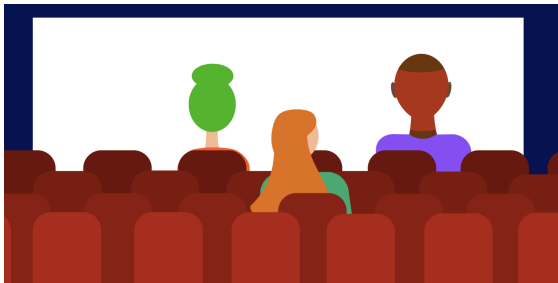

yahaaa.com/s/05812279

audience

canyon

millennium

uniform

gigantic

fountain

platform

elevated

reflection

theater