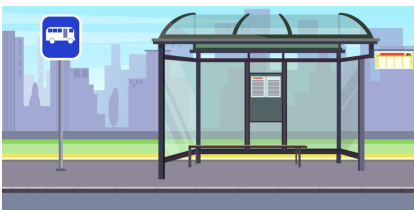

audience

canyon

millennium

uniform

gigantic

fountain

platform

elevated

reflection

theater