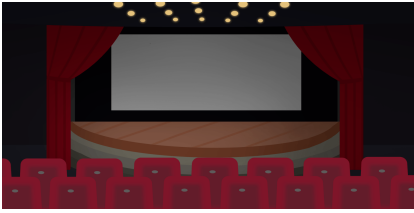

audience

canyon

millennium

uniform

gigantic

fountain

platform

elevated

reflection

theater